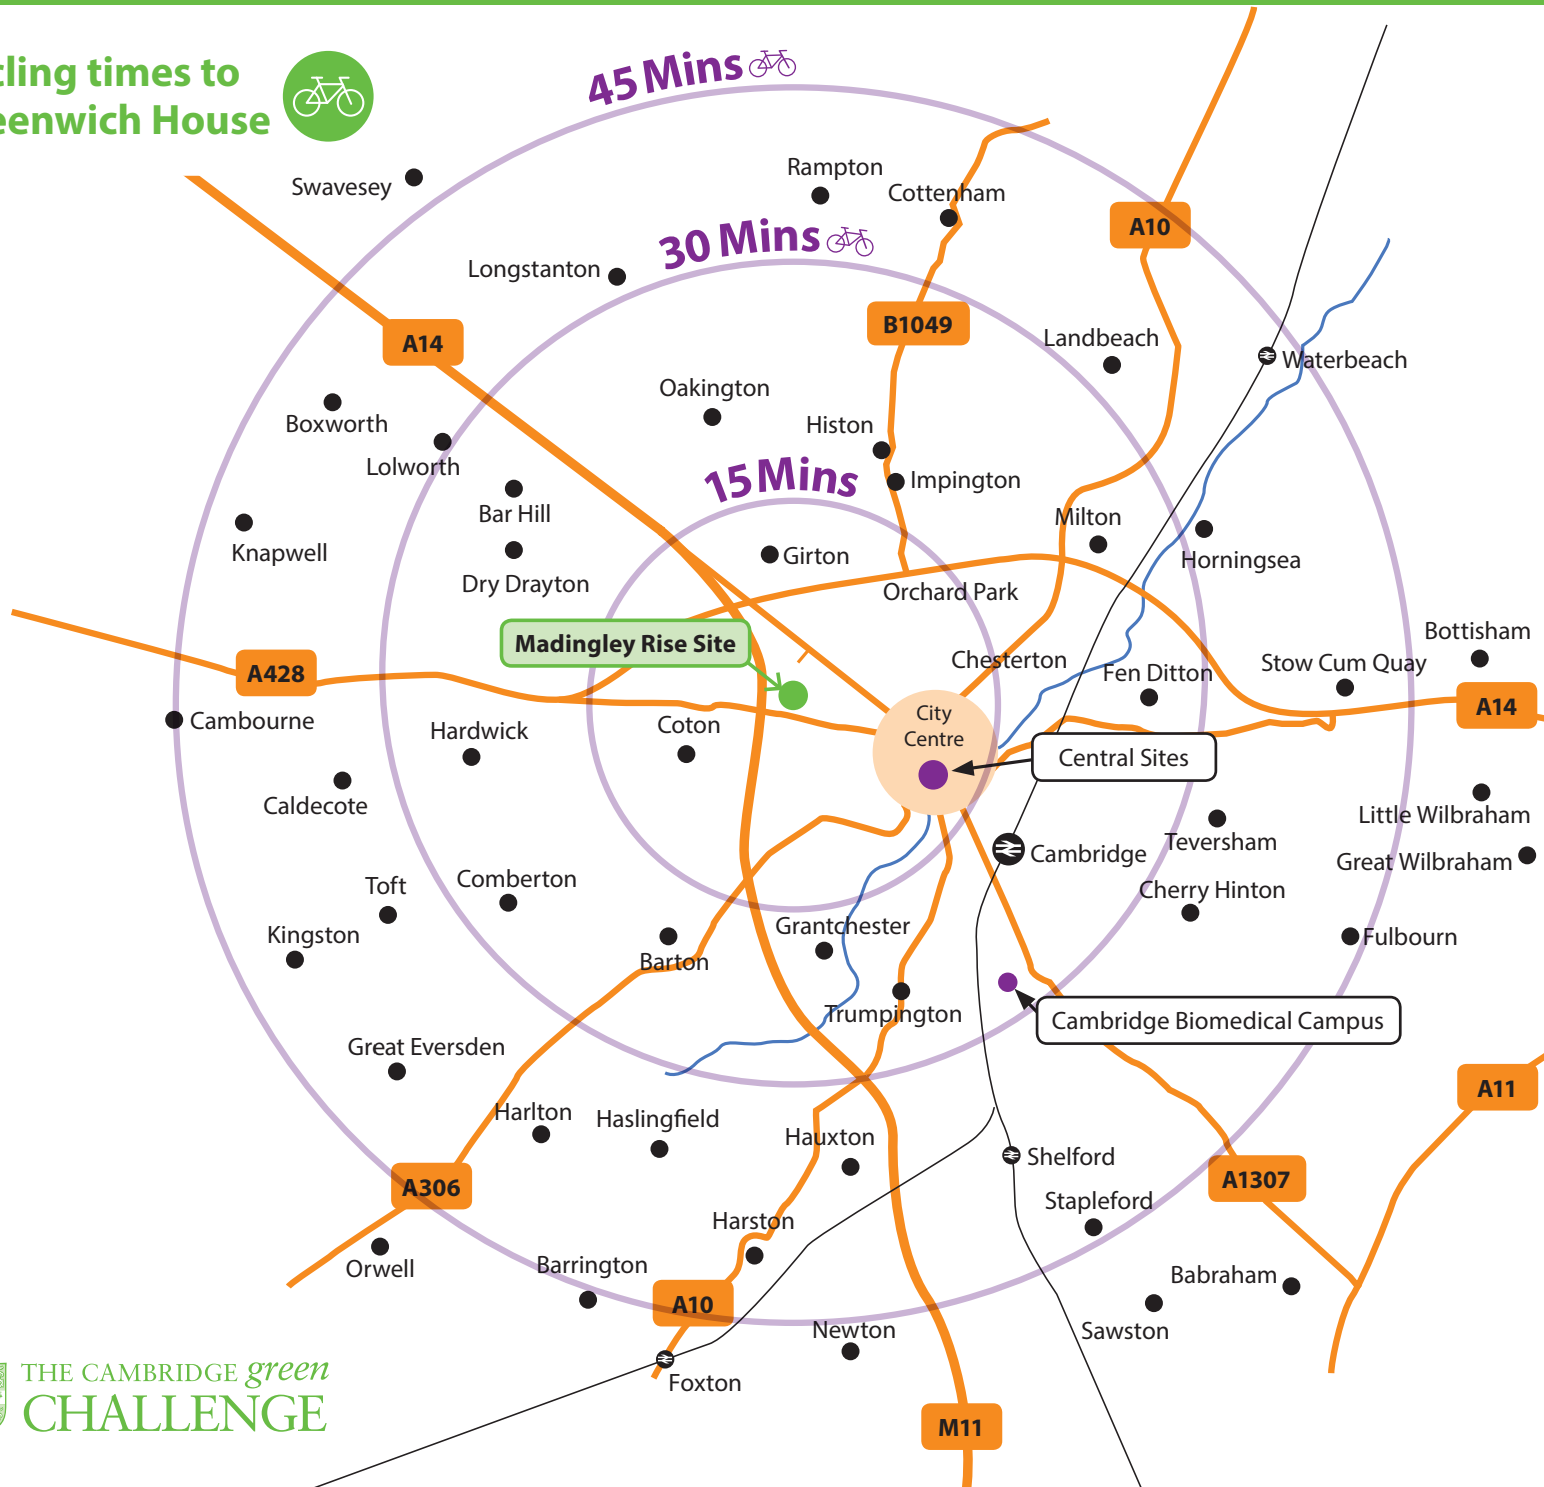

## Cycling times to Greenwich House

## Cycle

**In Cambridge it's quicker to make many journeys by cycling than by car.**

The map shows typical cycling time to get to **Greenwich House**, based on someone cycling a moderate speed of 10km per hour. This shows you can easily get from Greenwich House to the town centre in **15 minutes** by bike.

## Car Share!

Even if you're making a one off your journey to **Greenwich House**, you might find someone who could offer you a lift to get there on the car sharing website. It's quick and easy to register a journey.

From the Railway station walk south west along Station Place to Bus Stop 1 to catch the Universal bus service, running every 15 minutes. The journey to Greenwich House normally takes approximately 35 minutes. A single journey costs £2 or you can purchase a Day Rider for £3 giving you unlimited travel.