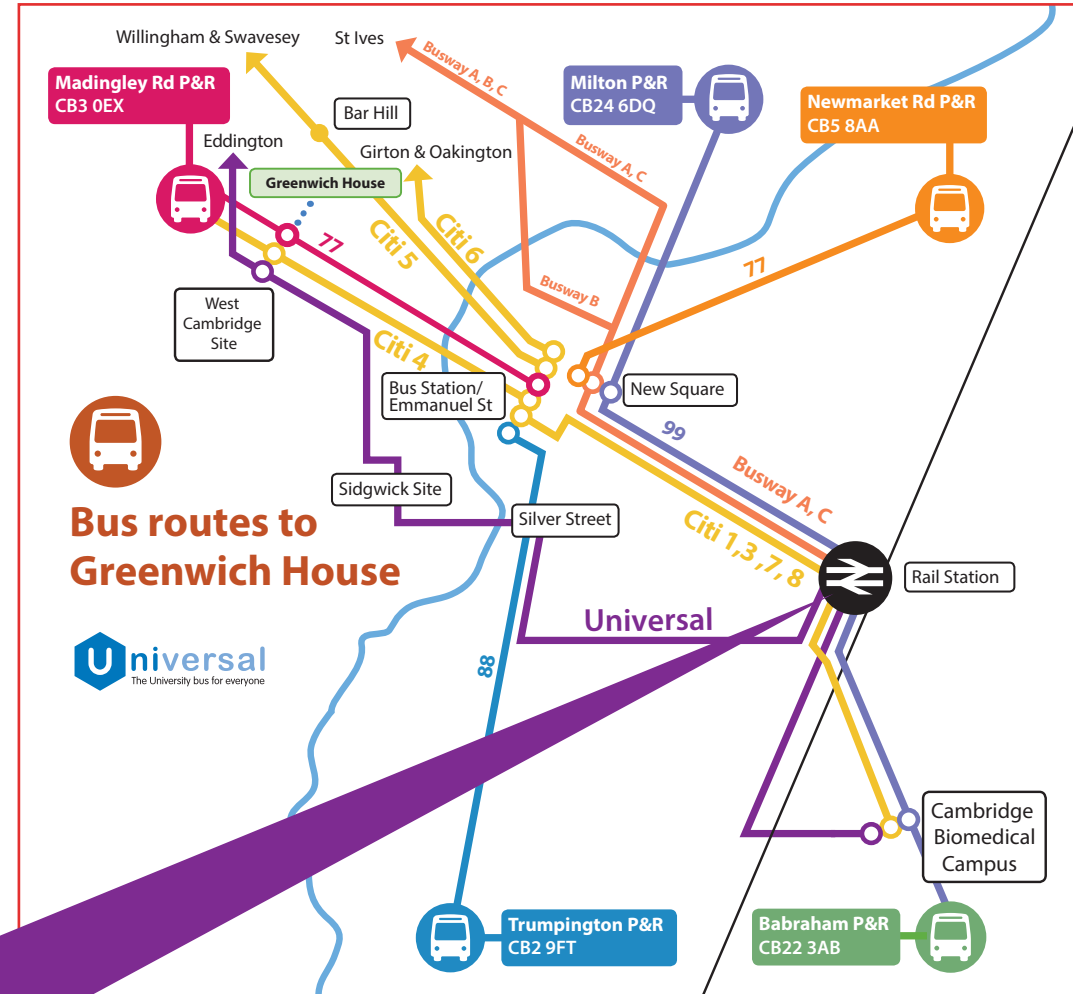

Train + Bus

For timetables visit www.nationalrail.co.uk

There are fast trains from London King's Cross Station to Cambridge every half hour, taking about 50 minutes. Direct trains are available to Cambridge from Norwich, Ipswich, Kings Lynn, Peterborough, Birmingham, London Liverpool street and Stansted Airport.

From the Railway station walk south west along Station Place to Bus Stop 1 to catch the Universal bus service, running every 15 minutes. The journey to Greenwich House normally takes approximately 35 minutes. A single journey costs £2 or you can purchase a Day Rider for £3 giving you unlimited travel.