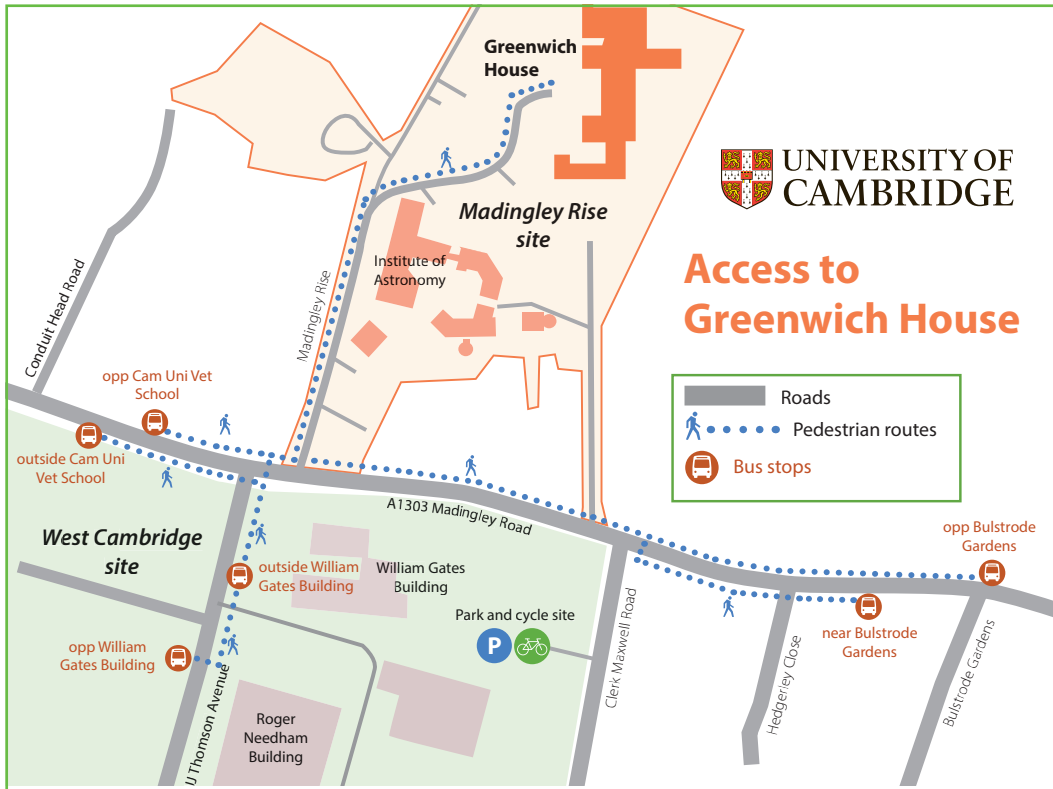

Train + Bus

For timetables visit www.nationalrail.co.uk

There are fast trains from London King's Cross Station to Cambridge every half hour, taking about 50 minutes. Direct trains are available to Cambridge from Norwich, Ipswich, Kings Lynn, Peterborough, Birmingham, London Liverpool street and Stansted Airport.

From the Railway station walk south west along Station Place to Bus Stop 1 to catch the Universal bus service, running every 15 minutes. The journey to Greenwich House normally takes approximately 35 minutes. A single journey costs £2 or you can purchase a Day Rider for £3 giving you unlimited travel.